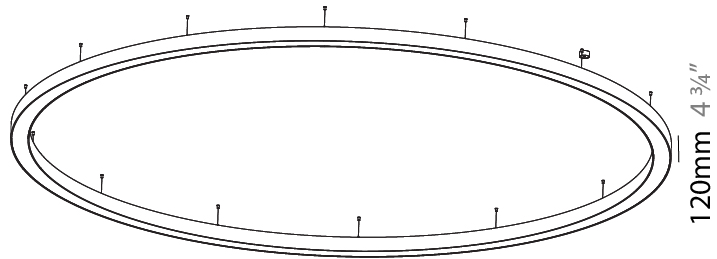

GENERAL

Series: Glorious
Subseries: Glorious
Brand: Prolicht
Division: Architectural
Mounting Type: Suspension
Mounting Location: Ceiling
Subcategory: Ambient

PHYSICAL

Shape: Round
Diameter (mm): 5400
Diameter (in): 212 ⁵/₈
Depth (mm): 120
Depth (in): 4 ³/₄
Max. Overall Height (mm): 2120
Max. Overall Height (in): 83 ⁷/₁₆
Light Distribution: Direct
Weight (kg): 69.5
Weight (lbs): 152.9
Diffuser: PMMA - Opal or Micro-Prism
Fixture Finish: [SSR / BKV / CWI / CRY / HAB / UFT / ITA / RUA / FTG / MYG / LOD / PUS / FRO / FUP / KIA / POP / BLS / SPG / MEY / GOH / GUM / CHC / COM / ABZ / JAG / OBR / MOS / ROR](#)
Fixture Material: Aluminum

ELECTRICAL

Lamp Type: LED (Zhaga Standard)
Input Wattage (W): 280
Total Output Wattage (W): 224 / 179.2 (3500K)
Dimming: [Non-Dimming / Phase Dimming (120Vac only) / 0-10V Dimming](#)
Driver Included: Yes
Driver Location: Integrated
Driver Type: Constant Current
Driver Class: Class 2
Input Voltage (V): 120 - 277
Constant Current (MA): 350 / 1400 (3500K)

LED

Color Temperature (°K): [3000 / 3500 / 4000](#)
Max. Delivered Lumen (lm): 25840 / 26754 / 27300
CRI: >80 CRI
Efficiency (%): 65
Lamp Life (hrs): 50000

OPTICAL

RATINGS AND CERTIFICATIONS

Certified By: Certified for North American Standards
IP rating: IP20

5100mm 200 ¹³/₁₆"

5400mm 212 ⁵/₈"