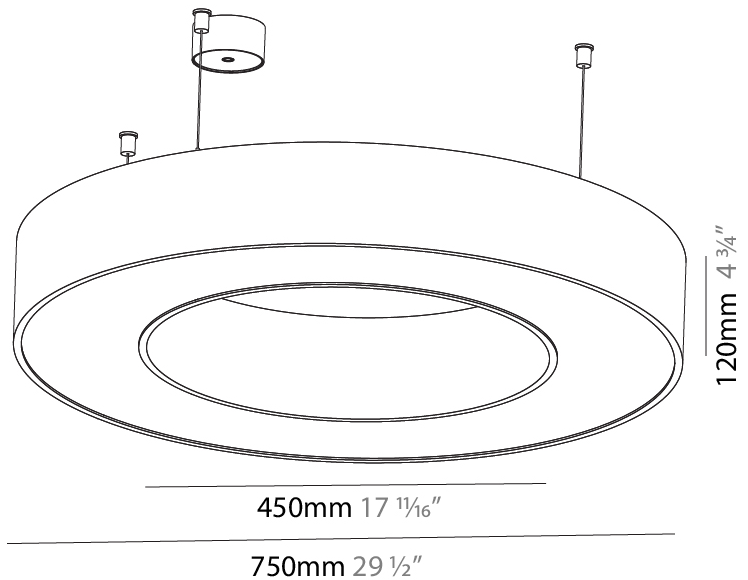

GENERAL

Series: Glorious
Subseries: Glorious
Brand: Prolight
Division: Architectural
Mounting Type: Suspension
Mounting Location: Ceiling
Subcategory: Ambient

PHYSICAL

Shape: Round
Diameter (mm): 750
Diameter (in): 29 1/2
Height (mm): 120
Height (in): 4 3/4
Max. Overall Height (mm): 2120
Max. Overall Height (in): 83 7/16
Light Distribution: Direct / Indirect
Weight (kg): 7.675
Weight (lbs): 16.9
Diffuser: [PMMA - Opal or Micro-Prism](#)
Fixture Finish: [SSR / BKV / CWI / CRY / HAB / UFT / ITA / RUA / FTG / MYG / LOD / PUS / FRO / FUP / KIA / POP / BLS / SPG / MEY / GOH / GUM / CHC / COM / ABZ / JAG / OBR / MOS / ROR](#)
Fixture Material: Aluminum

ELECTRICAL

Lamp Type: LED (Zhaga Standard)
Input Wattage (W): 45
Total Output Wattage (W): 40 / 32 (3500K)
Dimming: [Non-Dimming / Phase Dimming (120Vac only) / 0-10V Dimming](#)
Driver Included: Yes
Driver Location: Integrated
Driver Type: Constant Current
Driver Class: Class 2
Input Voltage (V): 120 - 277
Constant Current (MA): 350 / 600/400 (3500K)

LED

[Color Temperature (°K): 3000 / 3500 / 4000](#)
Max. Delivered Lumen (lm): 2770 / 2862 / 2920 Direct / 1380 / 1440 / 1470 Indirect
CRI: >80 CRI
Efficiency (%): 71
Lamp Life (hrs): 50000

OPTICAL

RATINGS AND CERTIFICATIONS

Certified By: Certified for North American Standards
IP rating: IP20