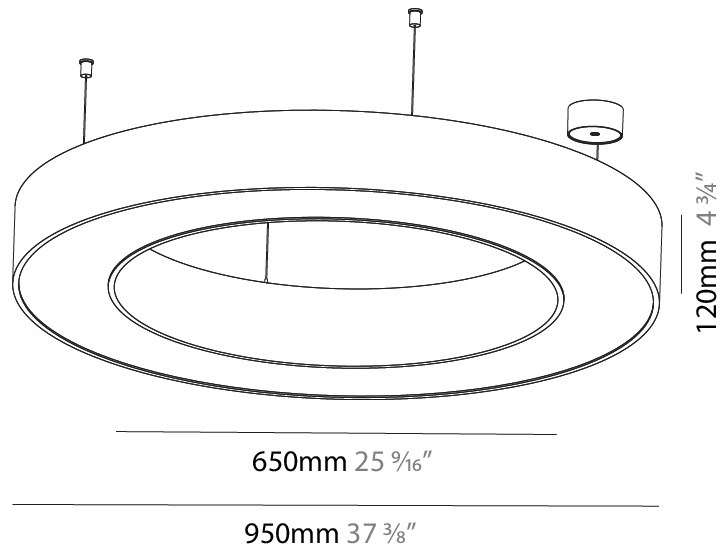

GENERAL

Series: Glorious
Subseries: Glorious
Brand: Prolicht
Division: Architectural
Mounting Type: Suspension
Mounting Location: Ceiling
Subcategory: Ambient

PHYSICAL

Shape: Round
Diameter (mm): 950
Diameter (in): 37 ³/₈
Height (mm): 120
Height (in): 4 ³/₄
Max. Overall Height (mm): 2120
Max. Overall Height (in): 83 ⁷/₁₆
Light Distribution: Direct
Weight (kg): 9.172
Weight (lbs): 20.22
Diffuser: [PMMA - Opal or Micro-Prism](#)
Fixture Finish: [SSR / BKV / CWI / CRY / HAB / UFT / ITA / RUA / FTG / MYG / LOD / PUS / FRO / FUP / KIA / POP / BLS / SPG / MEY / GOH / GUM / CHC / COM / ABZ / JAG / OBR / MOS / ROR](#)
Fixture Material: Aluminum

ELECTRICAL

Lamp Type: LED (Zhaga Standard)
Input Wattage (W): 45
Total Output Wattage (W): 36 / 28.8 (3500K)
Dimming: [Non-Dimming / Phase Dimming (120Vac only) / 0-10V Dimming](#)
Driver Included: Yes
Driver Location: Integrated
Driver Type: Constant Current
Driver Class: Class 2
Input Voltage (V): 120 - 277
Constant Current (MA): 350 / 900 (3500K)

LED

[Color Temperature (°K): 3000 / 3500 / 4000](#)
Max. Delivered Lumen (lm): 4150 / 4302 / 4390
CRI: >80 CRI
Efficiency (%): 65
Lamp Life (hrs): 50000

OPTICAL

RATINGS AND CERTIFICATIONS

Certified By: Certified for North American Standards
IP rating: IP20