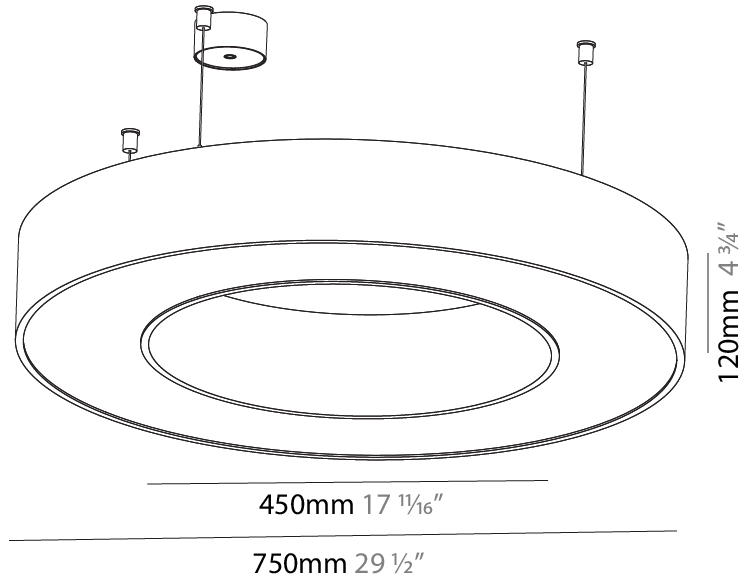

GENERAL

Series: Glorious
Subseries: Glorious
Brand: Prolight
Division: Architectural
Mounting Type: Suspension
Mounting Location: Ceiling
Subcategory: Ambient

PHYSICAL

Shape: Round
Diameter (mm): 750
Diameter (in): 29 1/2
Height (mm): 120
Height (in): 4 3/4
Max. Overall Height (mm): 2120
Max. Overall Height (in): 83 7/16
Light Distribution: Direct
Weight (kg): 7.062
Weight (lbs): 15.56
Diffuser: [PMMA - Opal or Micro-Prism](#)
Fixture Finish: [SSR / BKV / CWI / CRY / HAB / UFT / ITA / RUA / FTG / MYG / LOD / PUS / FRO / FUP / KIA / POP / BLS / SPG / MEY / GOH / GUM / CHC / COM / ABZ / JAG / OBR / MOS / ROR](#)
Fixture Material: Aluminum

ELECTRICAL

Lamp Type: LED (Zhaga Standard)
Input Wattage (W): 30
Total Output Wattage (W): 24 / 19.2 (3500K)
Dimming: [Non-Dimming / Phase Dimming (120Vac only) / 0-10V Dimming](#)
Driver Included: Yes
Driver Location: Integrated
Driver Type: Constant Current
Driver Class: Class 2
Input Voltage (V): 120 - 277
Constant Current (MA): 350 / 600 (3500K)

LED

Color Temperature (°K): [3000 / 3500 / 4000](#)
Max. Delivered Lumen (lm): 2770 / 2862 / 2920
CRI: >80 CRI
Efficiency (%): 65
Lamp Life (hrs): 50000

OPTICAL

RATINGS AND CERTIFICATIONS

Certified By: Certified for North American Standards
IP rating: IP20