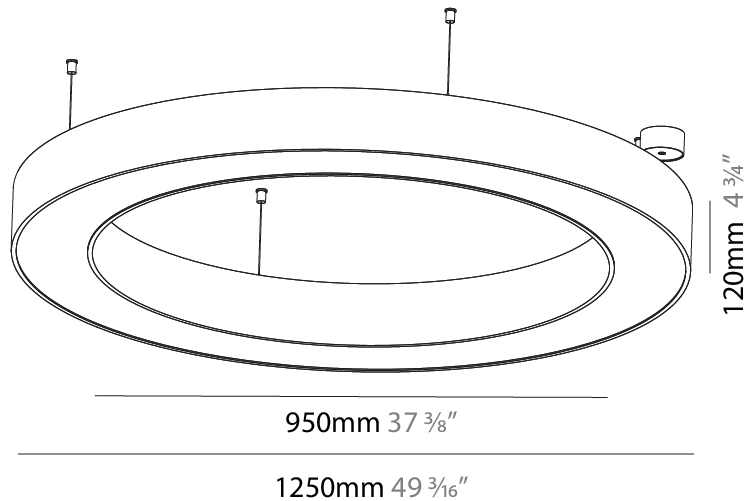

GENERAL

Series: Glorious
Subseries: Glorious
Brand: Prolicht
Division: Architectural
Mounting Type: Suspension
Mounting Location: Ceiling
Subcategory: Ambient

PHYSICAL

Shape: Round
Diameter (mm): 1250
Diameter (in): 49 ⁷/₁₆
Height (mm): 120
Height (in): 4 ³/₄
Max. Overall Height (mm): 2120
Max. Overall Height (in): 83 ⁷/₁₆
Light Distribution: Direct / Indirect
Weight (kg): 13.475
Weight (lbs): 29.70
Diffuser: [PMMA - Opal or Micro-Prism](#)
Fixture Finish: [SSR / BKV / CWI / CRY / HAB / UFT / ITA / RUA / FTG / MYG / LOD / PUS / FRO / FUP / KIA / POP / BLS / SPG / MEY / GOH / GUM / CHC / COM / ABZ / JAG / OBR / MOS / ROR](#)
Fixture Material: Aluminum

ELECTRICAL

Lamp Type: LED (Zhaga Standard)
Input Wattage (W): 90
Total Output Wattage (W): 72 / 57.6 (3500K)
Dimming: [Non-Dimming / Phase Dimming (120Vac only) / 0-10V Dimming](#)
Driver Included: Yes
Driver Location: Integrated
Driver Type: Constant Current
Driver Class: Class 2
Input Voltage (V): 120 - 277
Constant Current (MA): 350 / 1200/600 (3500K)

LED

[Color Temperature (°K): 3000 / 3500 / 4000](#)
Max. Delivered Lumen (lm): 5540 / 5733 / 5850 Direct / 3830 / 3969 / 4050 Indirect
CRI: >80 CRI
Efficiency (%): 68
Lamp Life (hrs): 50000

OPTICAL

RATINGS AND CERTIFICATIONS

Certified By: Certified for North American Standards
IP rating: IP20